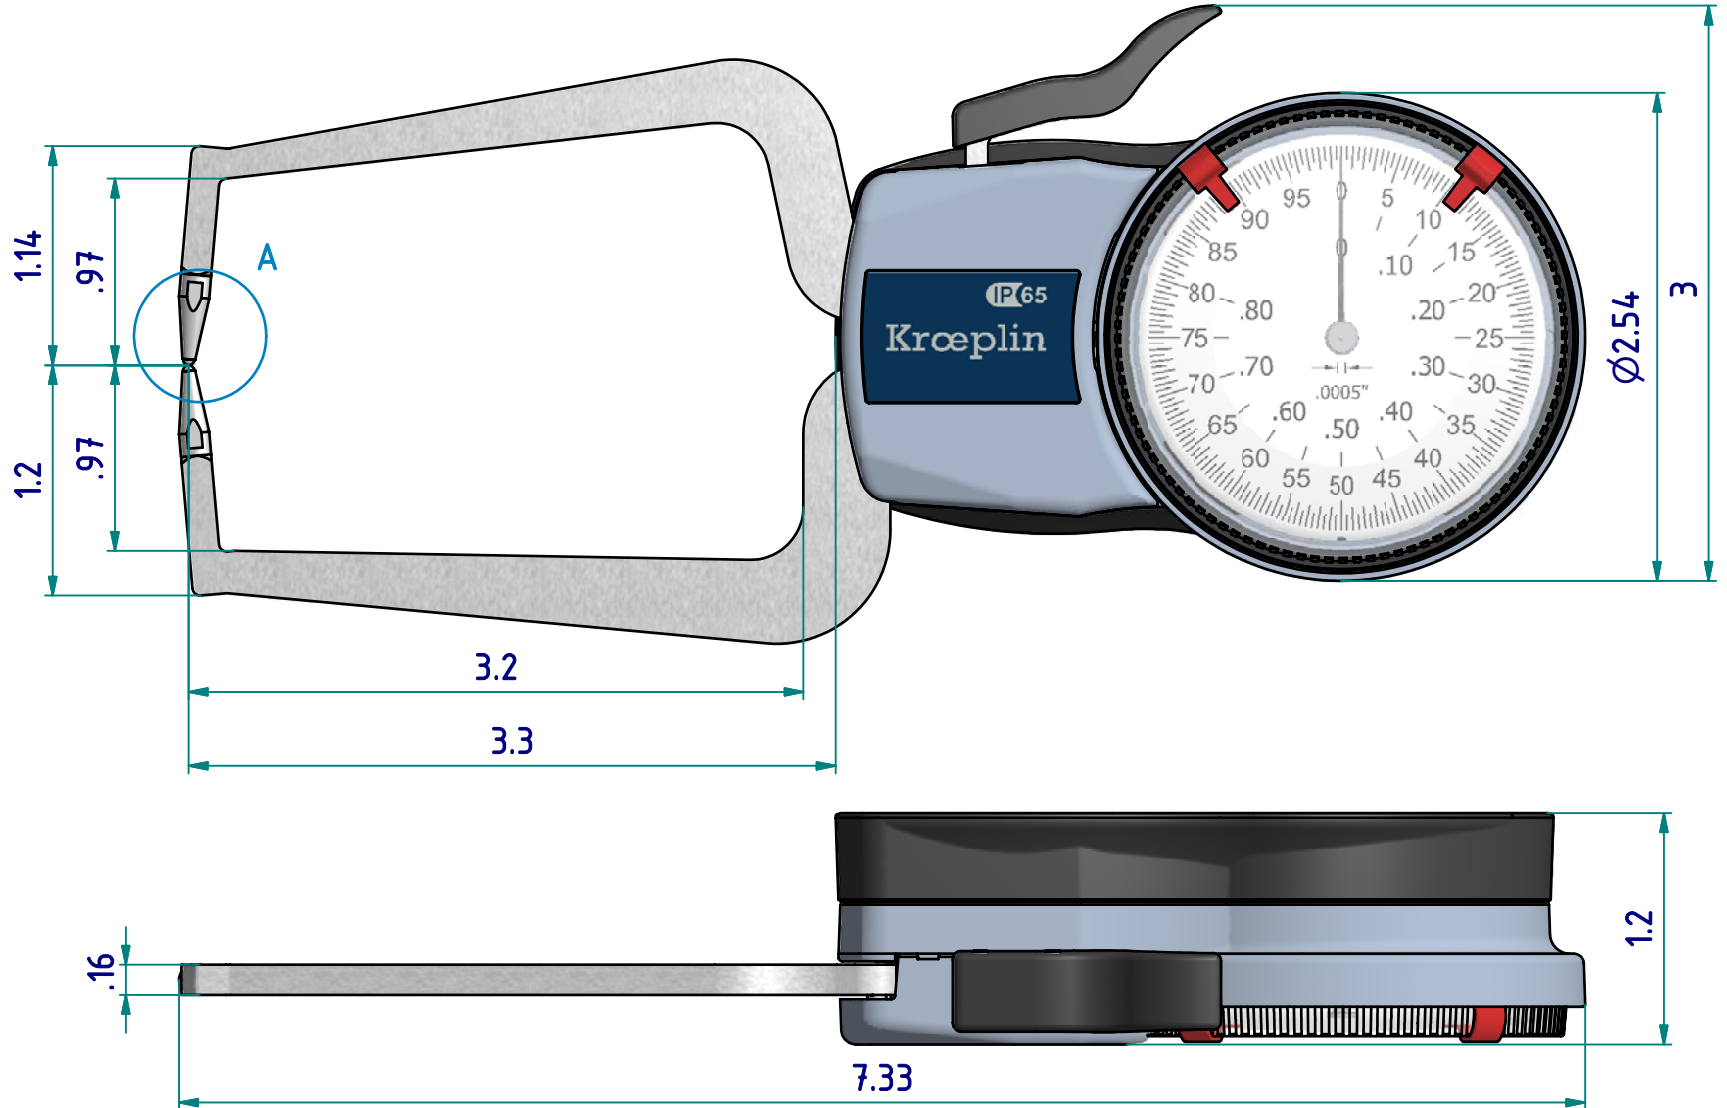

data sheet: D720

Kroepin GmbH
Gartenstraße 50
D-36381 Schlüchtern

Tel.: 06661 86 0
Fax: 06661 86 39
Mail: sales@kroepin.com
Web: www.kroepin.com

Kroepin
Längenmesstechnik

subject to technical alterations

type: D
range: 0 - .80 INCH
range of indication: 0 - .82 INCH
digital step: -
scale interval: .0005 INCH
measuring force: 1,1 - 1,6 N
weight: 210 g

acceptable deviations
VDI/VDE/DGQ 2618 Bl. 12.1/13.1)
max. permissible
errors "G": .0015 INCH
repeatability "r": .0005 INCH
reference temperature: 20° C
operation temperature: 10° C - 30° C
storage temperature: -10° C - 50° C

scale: 1:1
drawing-nr.: DAB-D720_KR_I
date of issue: 12.01.09
name: T.Koenig
revision status:
revision date: