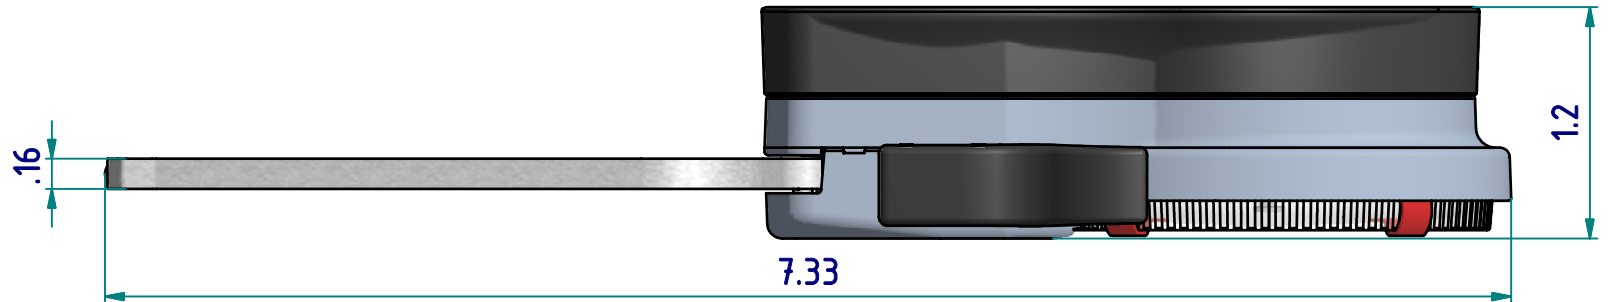

data sheet: D720

Kroepin GmbH
Gartenstraße 50
D-36381 Schlüchtern

Tel.: 06661 86 0
Fax: 06661 86 39
Mail: sales@kroepin.com
Web: www.kroepin.com

Kroepin
Längenmesstechnik

subject to technical alterations

type: D
range: 0 - .80 INCH
range of indication: 0 - .82 INCH
digital step: -
scale interval: .0005 INCH
measuring force: 1,1 - 1,6 N
weight: 210 g

acceptable deviations
VDI/VDE/DGQ 2618 Bl. 12.1/13.1)
max. permissible
errors "G": .0015 INCH
repeatability "r": .0005 INCH
reference temperature: 20° C
operation temperature: 10° C - 30° C
storage temperature: -10° C - 50° C

scale: 1:1
drawing-nr.: DAB-D720_KR_I
date of issue: 12.01.09
name: T.Koenig
revision status:
revision date: