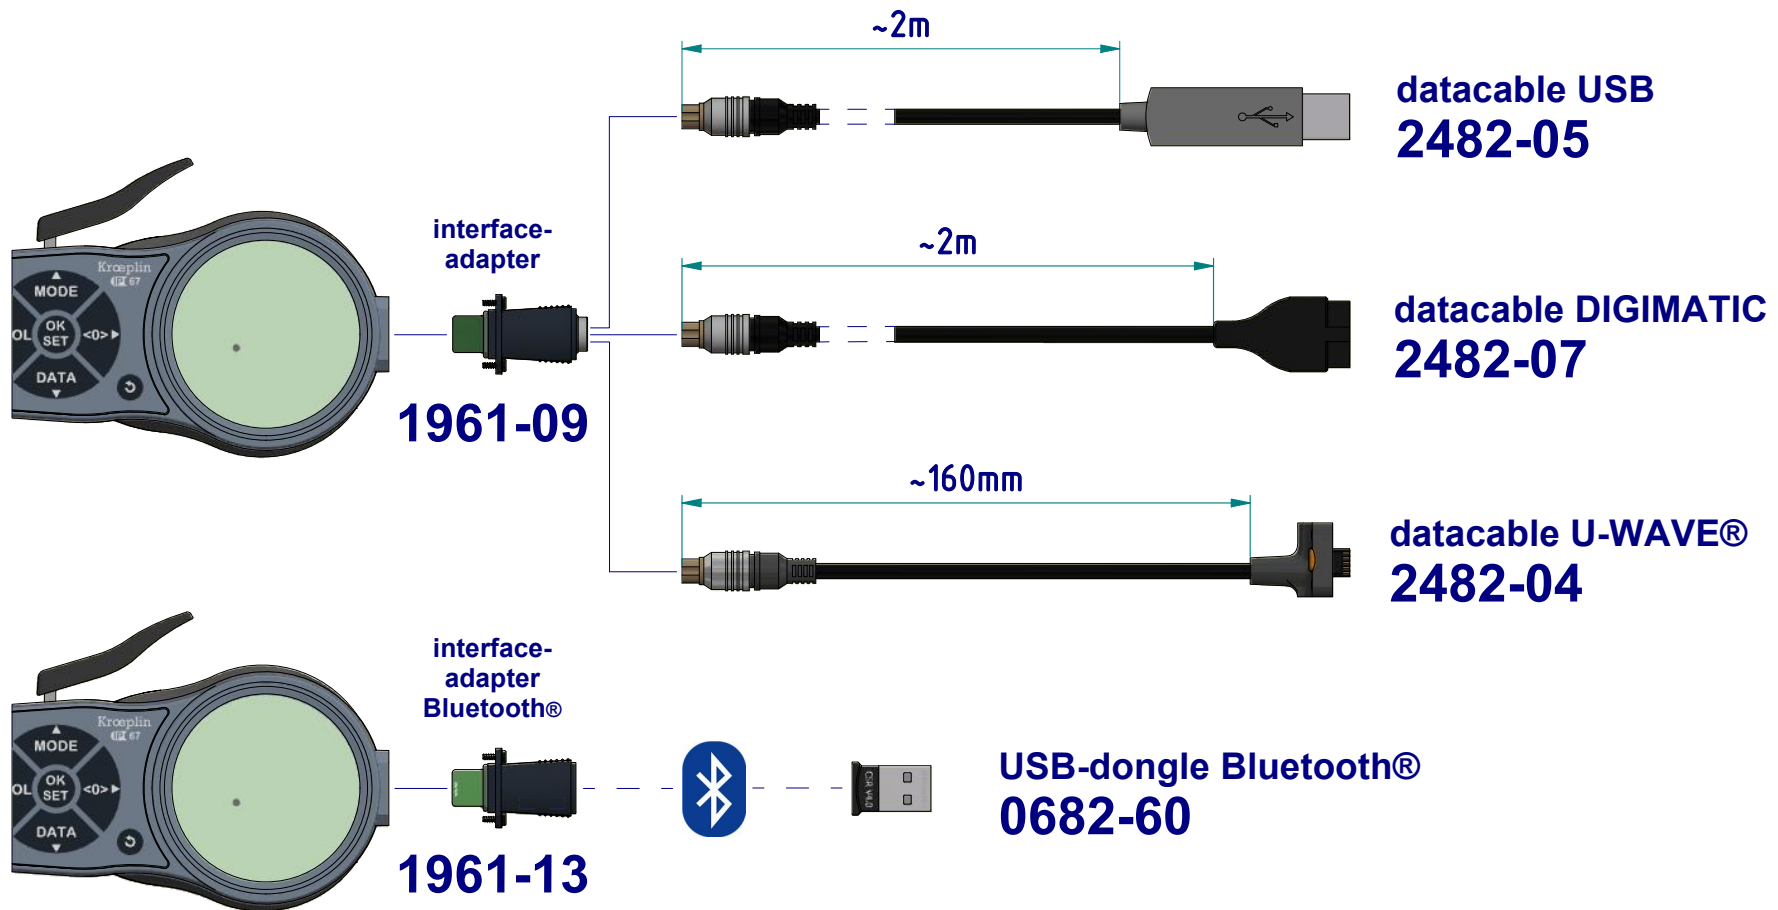

type: K
range: 0 - .39 INCH
range of indication: 0 - .4134 INCH
digital step: .0002 INCH
scale interval: -
measuring force: 1,2 - 1,6 N
weight: 260 g

acceptable deviations
VDI/VDE/DGQ 2618 Bl. 12.1/13.1)
max. permissible
errors "G": .0008 INCH
repeatability "r": .0002 INCH
reference temperature: 20° C
operation temperature: 10° C - 30° C
storage temperature: -10° C - 50° C

scale: 1:1
drawing-nr.: DAB-K110S-K-i
date of issue: 05.05.2020
name: B. Schmidt
revision status: 002
revision date: 01.04.2021

interface as accessories available:

subject to technical alterations

drawing-nr.:	DAB-K110S-K-i
date of issue:	05.05.2020
name:	B. Schmidt
revision status:	002
revision date:	01.04.2021