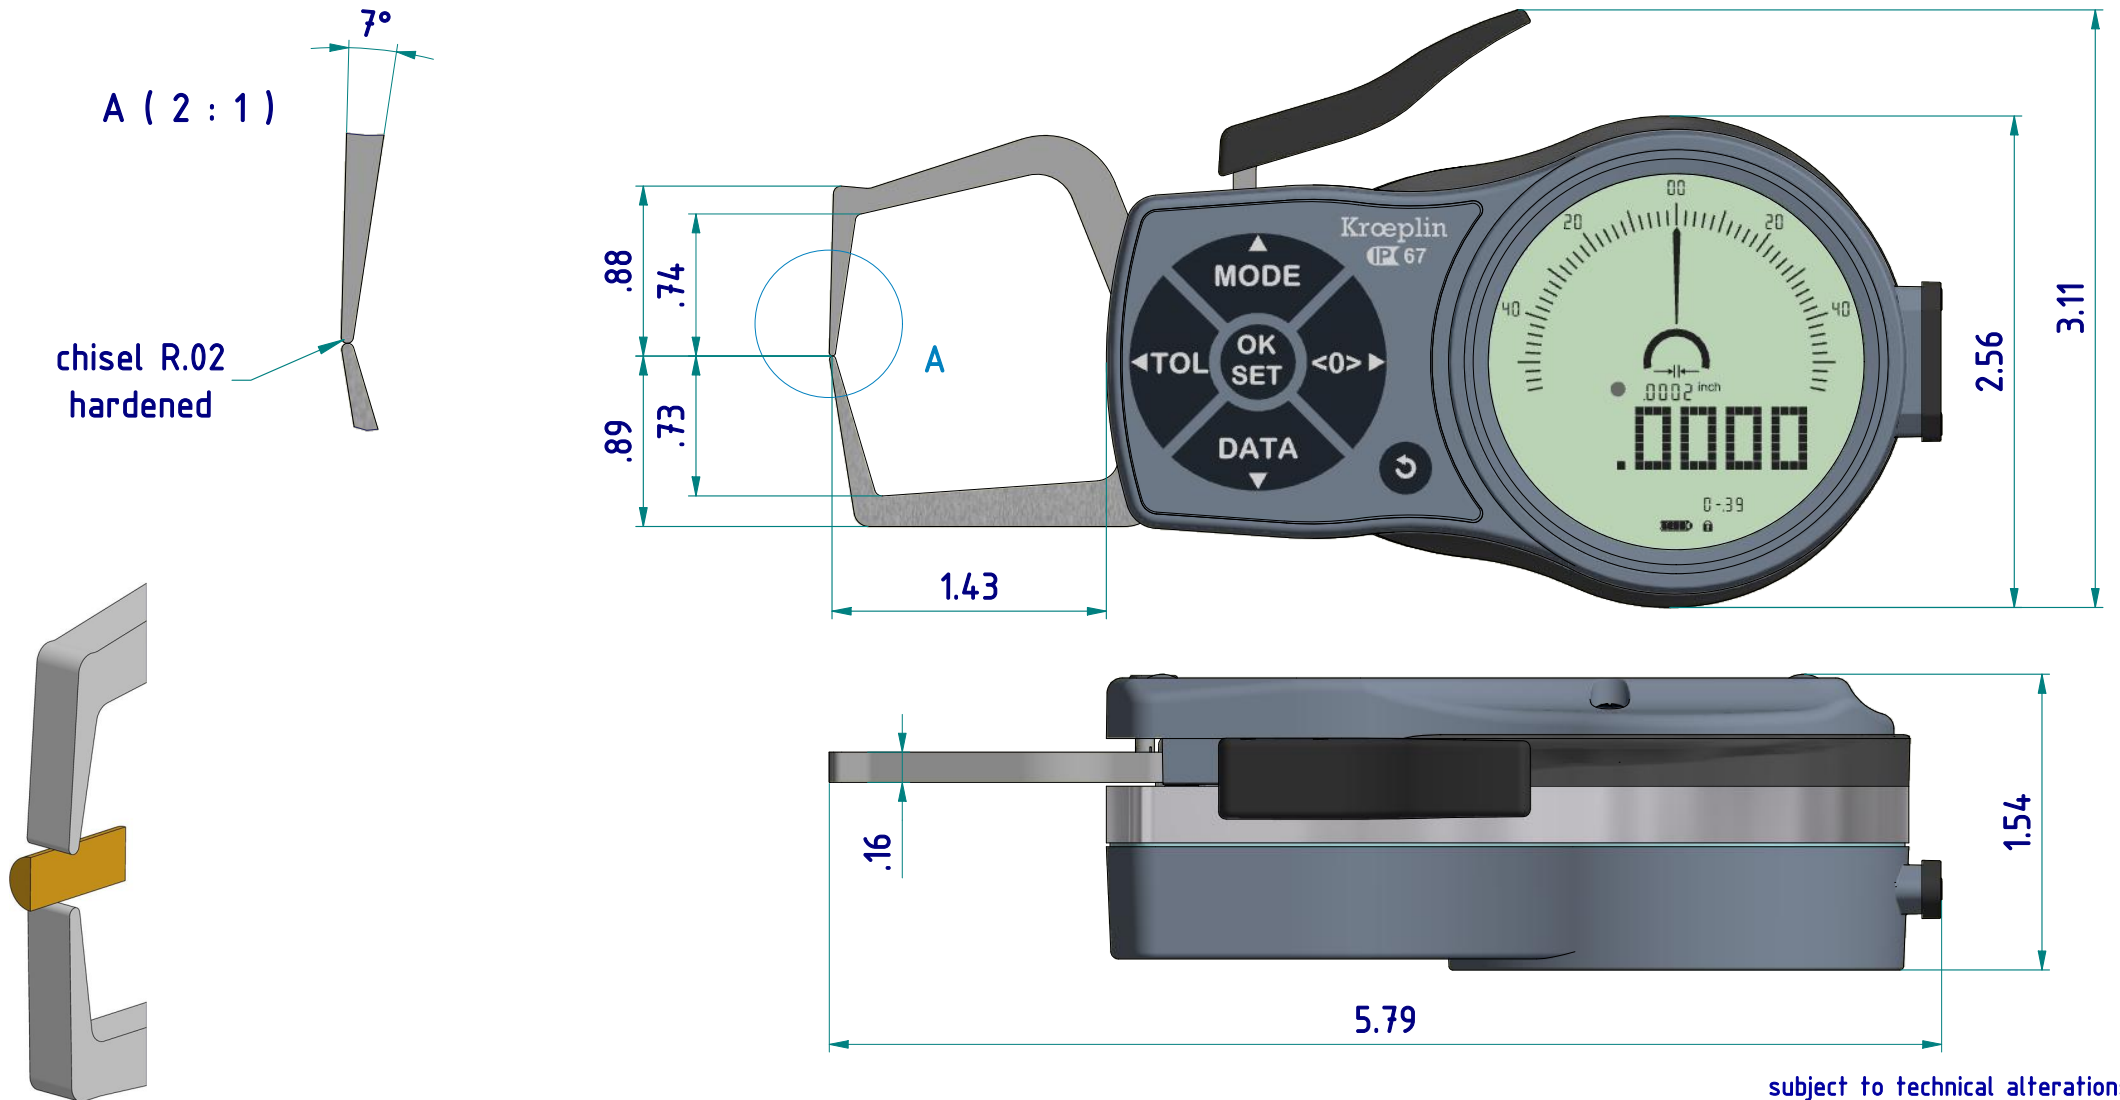

data sheet: K110S

Kroepin GmbH
Gartenstraße 50
D-36381 Schlüchtern

Tel.: 06661 86 0
Fax: 06661 86 39
Mail: sales@kroepin.com
Web: www.kroepin.com

Kroepin
Längenmesstechnik

subject to technical alterations

type: K
range: 0 - .39 INCH
range of indication: 0 - .4134 INCH
digital step: .0002 INCH
scale interval: -
measuring force: 1,2 - 1,6 N
weight: 260 g

acceptable deviations
VDI/VDE/DGQ 2618 Bl. 12.1/13.1)
max. permissible
errors "G": .0008 INCH
repeatability "r": .0002 INCH
reference temperature: 20° C
operation temperature: 10° C - 30° C
storage temperature: -10° C - 50° C

scale: 1:1
drawing-nr.: DAB-K110S-K-i
date of issue: 05.05.2020
name: B. Schmidt
revision status: 002
revision date: 01.04.2021

interface as accessories available:

subject to technical alterations

drawing-nr.:	DAB-K110S-K-i
date of issue:	05.05.2020
name:	B. Schmidt
revision status:	002
revision date:	01.04.2021