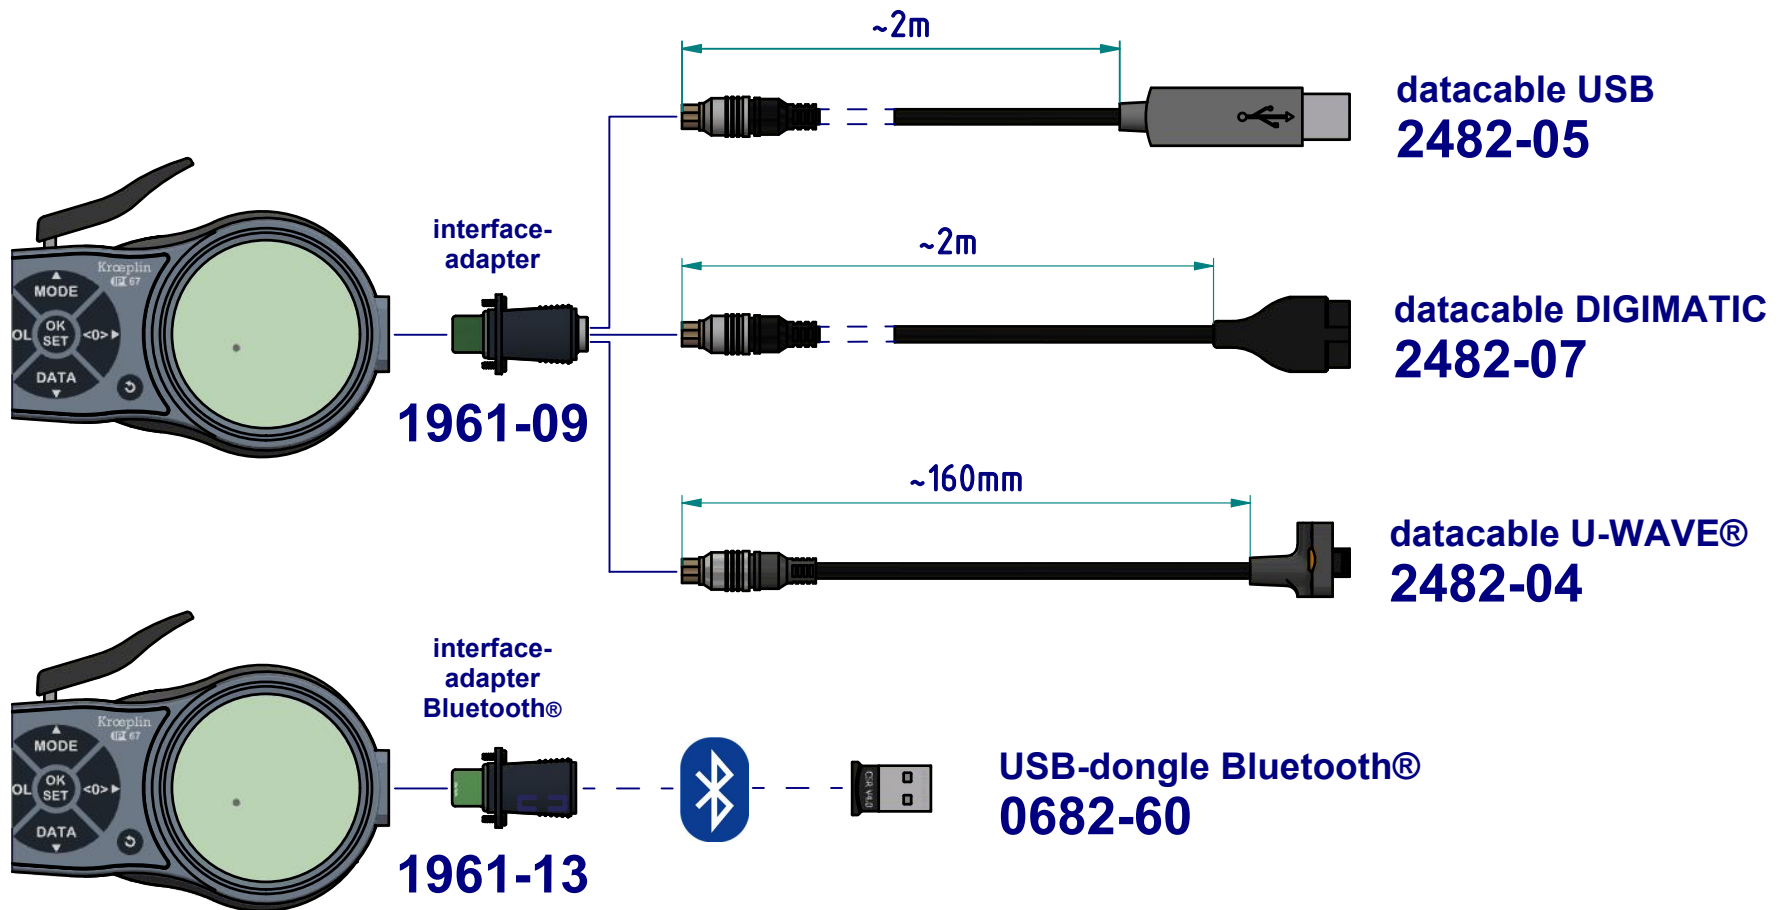

type: K
range: 0 - .39 INCH
range of indication: 0 - .4134 INCH
digital step: 0.0002 INCH
scale interval: -
measuring force: 1,2 - 1,6 N
weight: 260 g

acceptable deviations
VDI/VDE/DGQ 2618 Bl. 12.1/13.1)
max. permissible
errors "G": .0008 INCH
repeatability "r": .0002 INCH
reference temperature: 20° C
operation temperature: 10° C - 30° C
storage temperature: -10° C - 50° C

scale: 1:1
drawing-nr.: DAB-K110-K-i
date of issue: 05.05.2020
name: B. Schmidt
revision status: 001
revision date: 23.09.2020

interface as accessories available:

subject to technical alterations

drawing-nr.:	DAB-K110-K-i
date of issue:	05.05.2020
name:	B. Schmidt
revision status:	001
revision date:	23.09.2020