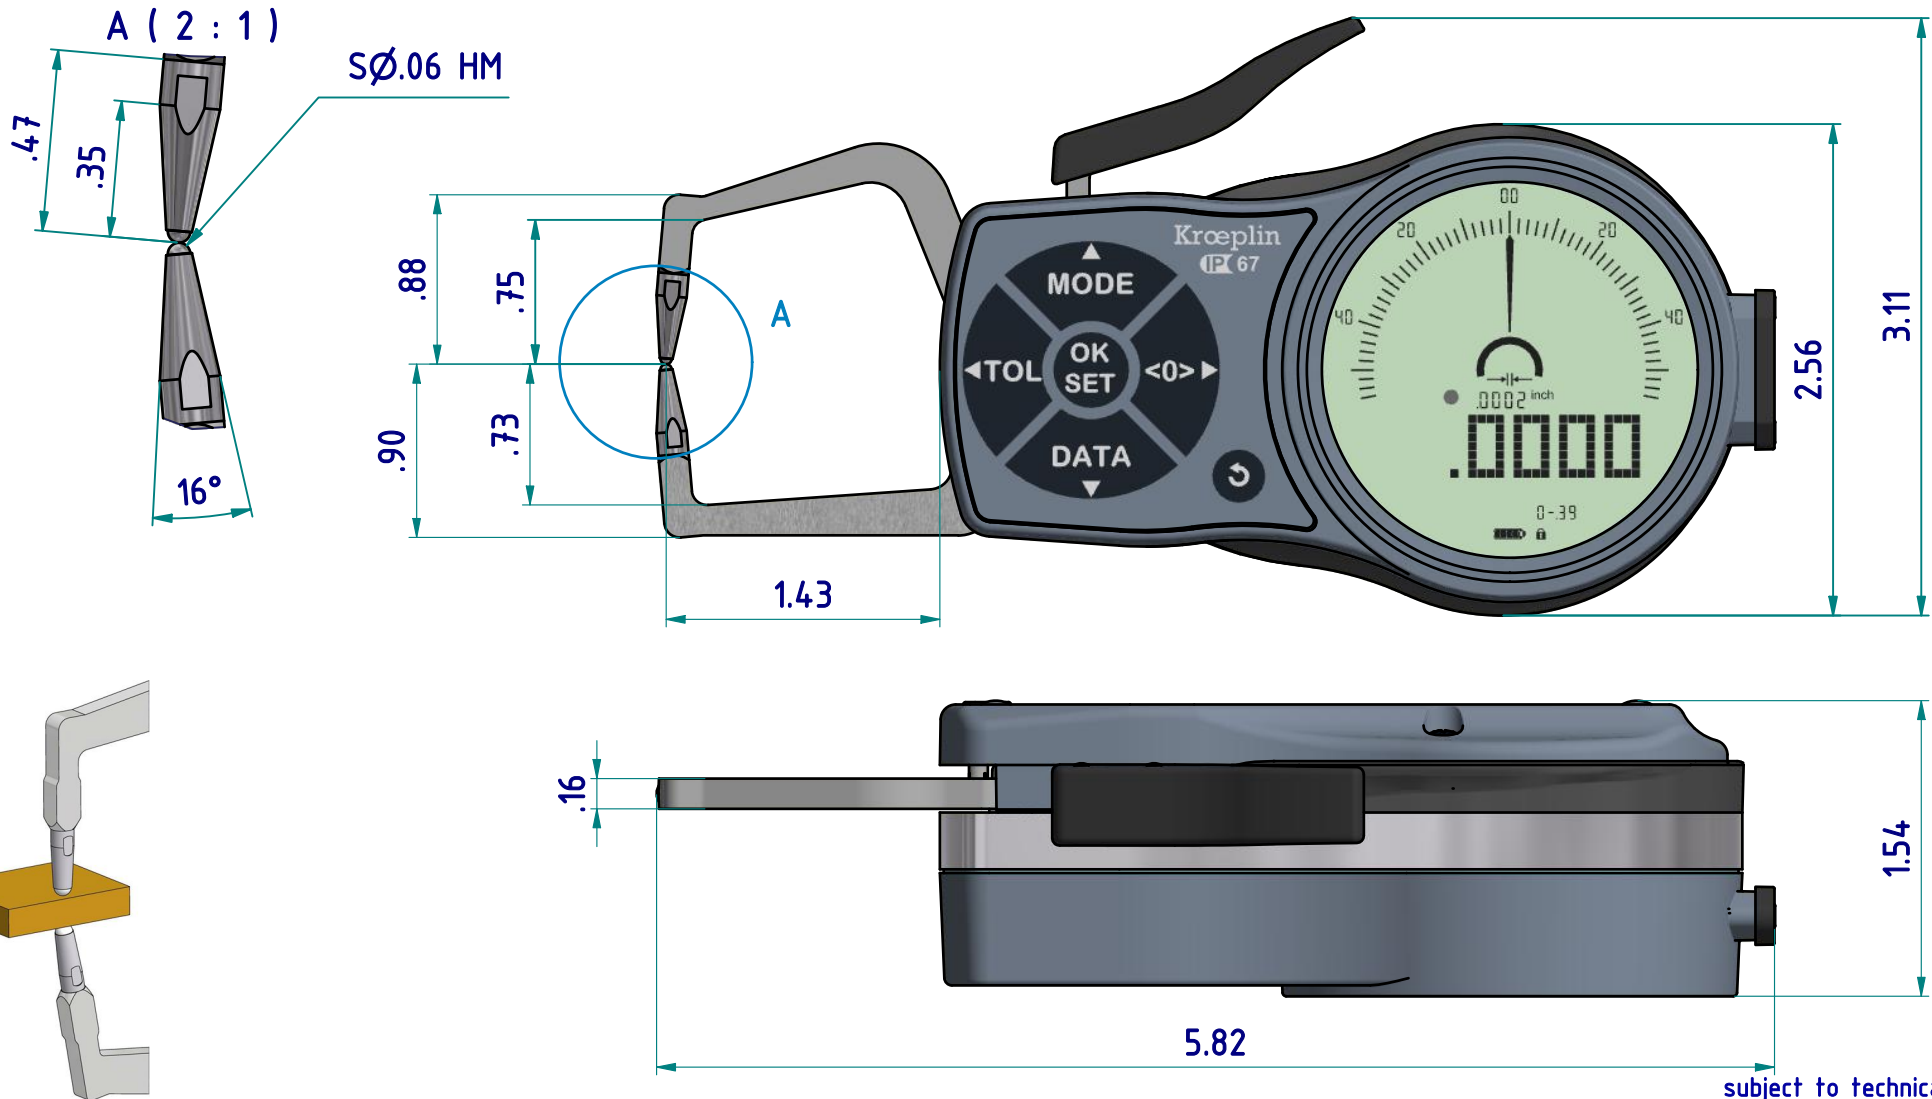

data sheet: K110

Kroepelin GmbH
Gartenstraße 50
D-36381 Schlüchtern

Tel.: 06661 86 0
Fax: 06661 86 39
Mail: sales@kroepelin.com
Web: www.kroepelin.com

Kroepelin
Längenmesstechnik

subject to technical alterations

type: K
range: 0 - .39 INCH
range of indication: 0 - .4134 INCH
digital step: 0.0002 INCH
scale interval: -
measuring force: 1,2 - 1,6 N
weight: 260 g

acceptable deviations
VDI/VDE/DGQ 2618 Bl. 12.1/13.1)
max. permissible
errors "G": .0008 INCH
repeatability "r": .0002 INCH
reference temperature: 20° C
operation temperature: 10° C - 30° C
storage temperature: -10° C - 50° C

scale: 1:1
drawing-nr.: DAB-K110-K-i
date of issue: 05.05.2020
name: B. Schmidt
revision status: 001
revision date: 23.09.2020

interface as accessories available:

subject to technical alterations

drawing-nr.:	DAB-K110-K-i
date of issue:	05.05.2020
name:	B. Schmidt
revision status:	001
revision date:	23.09.2020