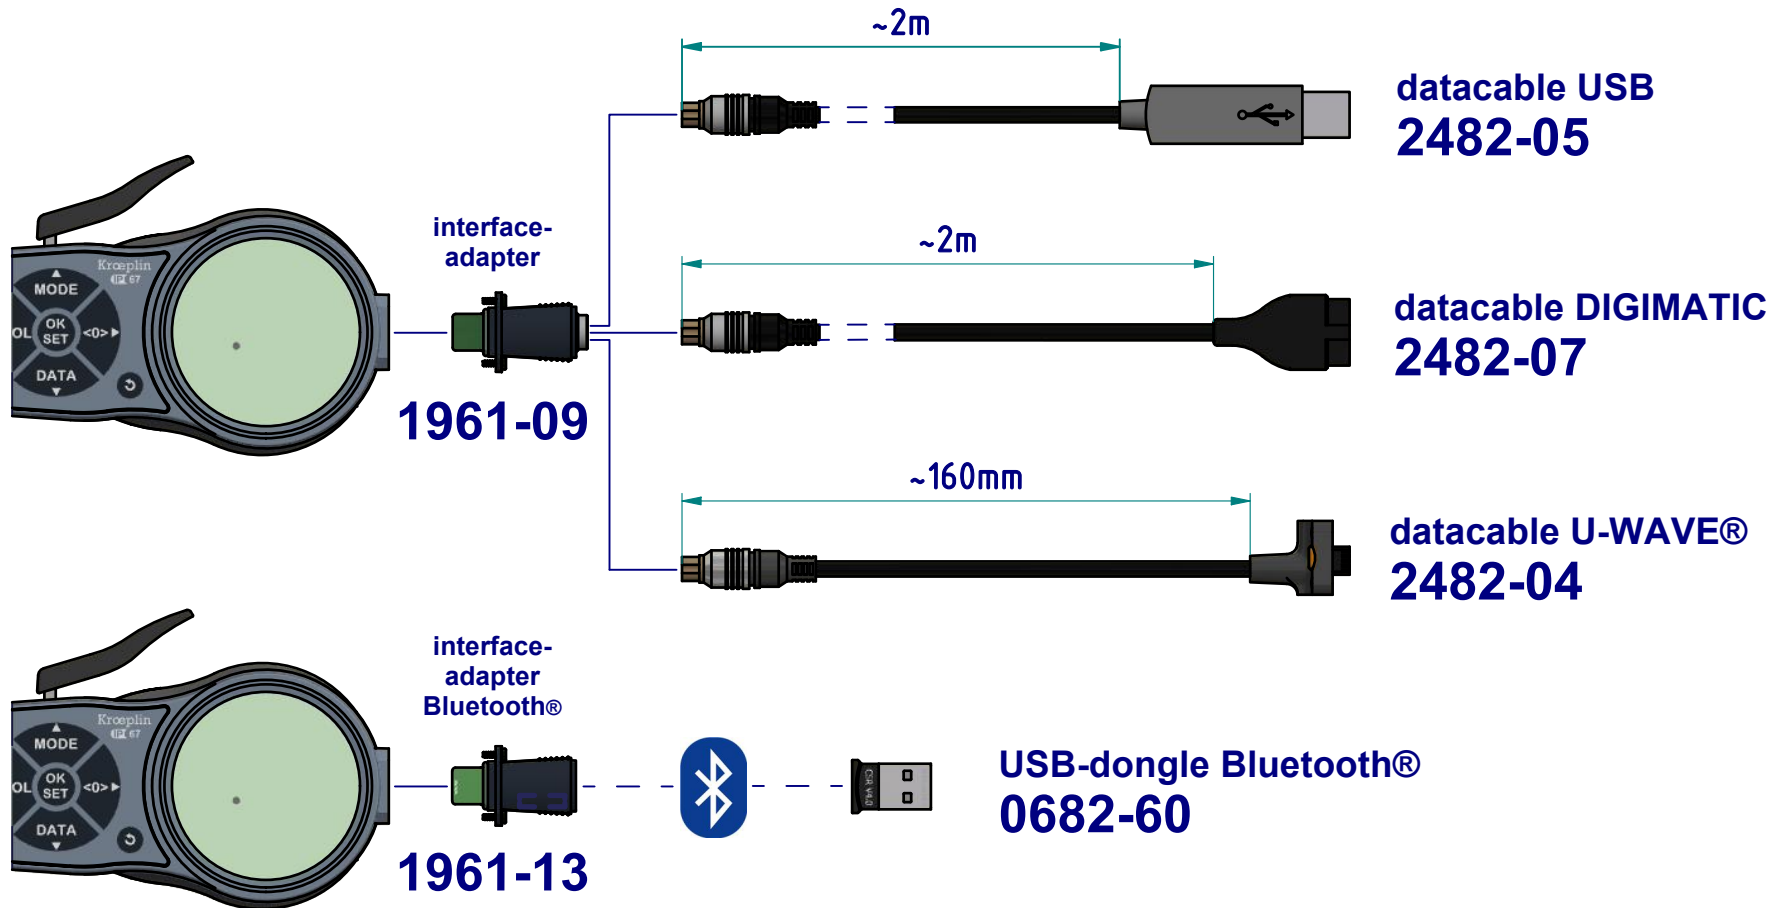

type: K
range: 0 - .78 INCH
range of indication: 0 - .8070 INCH
digital step: .0005 INCH
scale interval: -
measuring force: 1,1 - 1,6 N
weight: 300 g

acceptable deviations
VDI/VDE/DGQ 2618 Bl. 12.1/13.1)
max. permissible errors "G": .0015 INCH
repeatability "r": .0005 INCH
reference temperature: 20° C
operation temperature: 10° C - 30° C
storage temperature: -10° C - 50° C

scale: 1:1
drawing-nr.: DAB-K220S-K-i
date of issue: 06.05.2020
name: B. Schmidt
revision status: 001
revision date: 23.09.2020

interface as accessories available:

subject to technical alterations

drawing-nr.:	DAB-K220S-K-i
date of issue:	06.05.2020
name:	B. Schmidt
revision status:	001
revision date:	23.09.2020