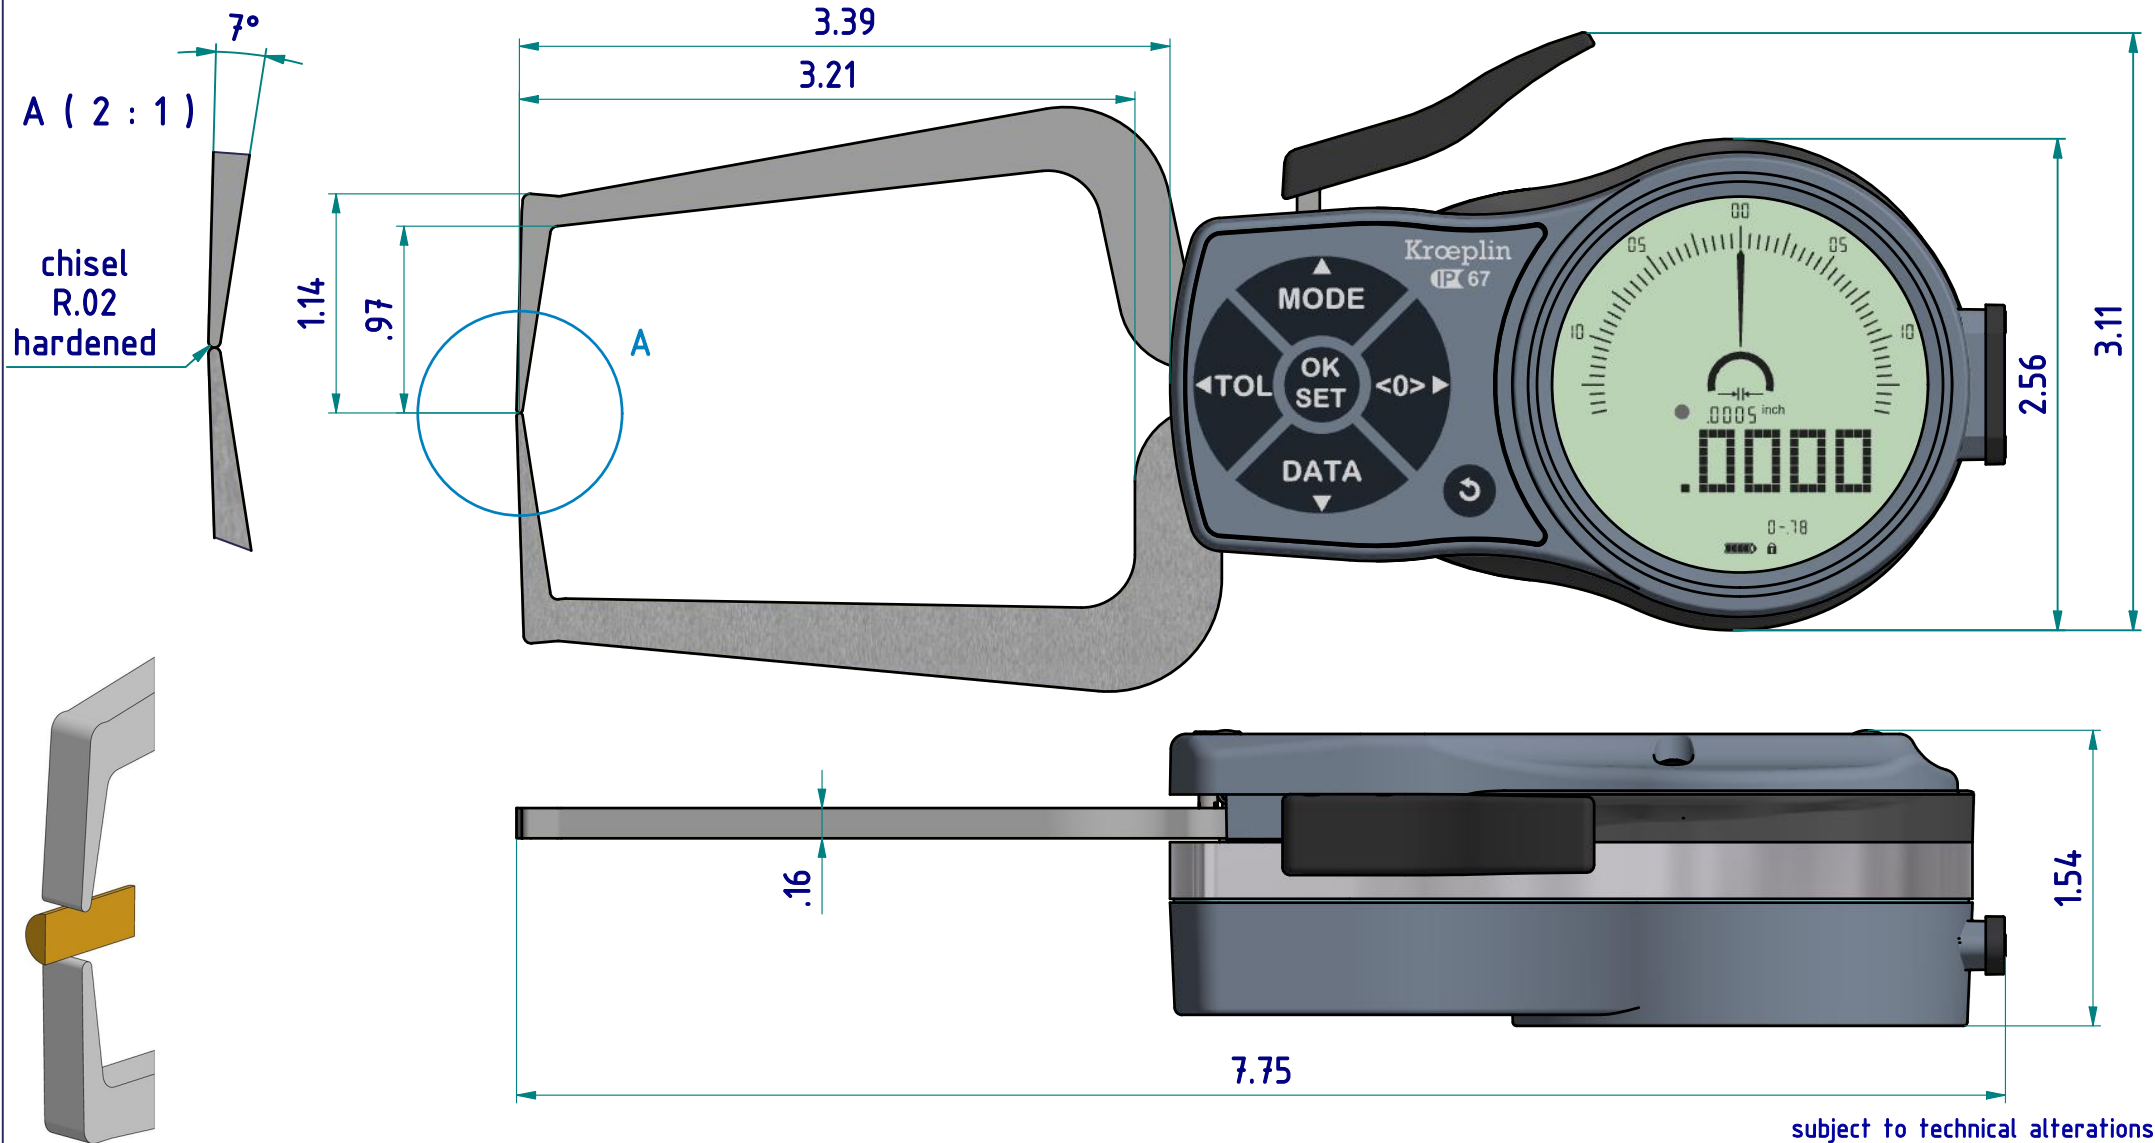

data sheet: K220S

Kroepelin GmbH
Gartenstraße 50
D-36381 Schlüchtern

Tel.: 06661 86 0
Fax: 06661 86 39
Mail: sales@kroepelin.com
Web: www.kroepelin.com

Kroepelin
Längenmesstechnik

subject to technical alterations

type: K
range: 0 - .78 INCH
range of indication: 0 - .8070 INCH
digital step: .0005 INCH
scale interval: -
measuring force: 1,1 - 1,6 N
weight: 300 g

acceptable deviations
VDI/VDE/DGQ 2618 Bl. 12.1/13.1)
max. permissible errors "G": .0015 INCH
repeatability "r": .0005 INCH
reference temperature: 20° C
operation temperature: 10° C - 30° C
storage temperature: -10° C - 50° C

scale: 1:1
drawing-nr.: DAB-K220S-K-i
date of issue: 06.05.2020
name: B. Schmidt
revision status: 001
revision date: 23.09.2020

interface as accessories available:

subject to technical alterations

drawing-nr.:	DAB-K220S-K-i
date of issue:	06.05.2020
name:	B. Schmidt
revision status:	001
revision date:	23.09.2020