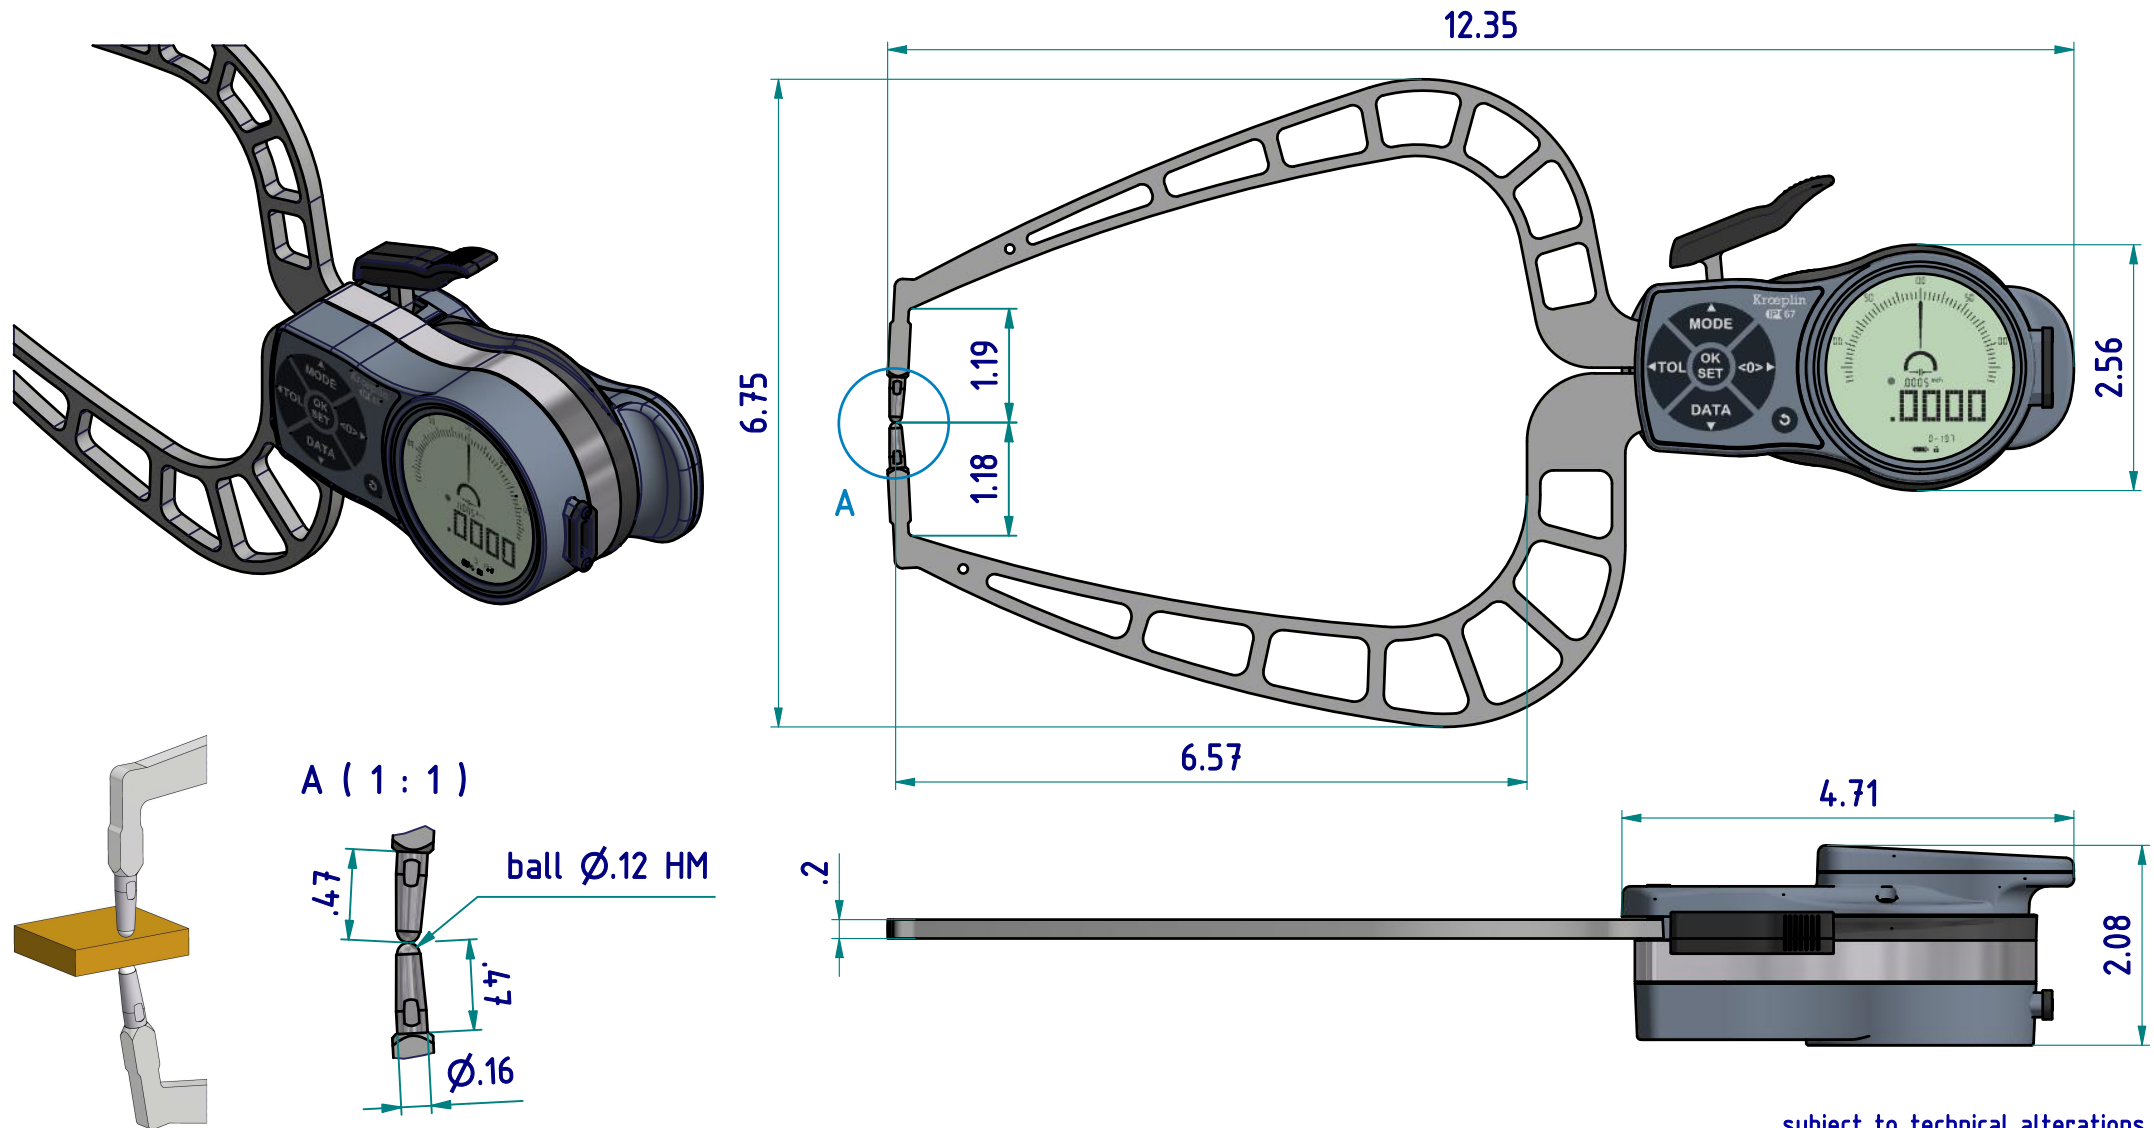

# data sheet: K450

Kroepelin GmbH  
Gartenstraße 50  
D-36381 Schlüchtern

Tel.: 06661 86 0  
Fax: 06661 86 39  
Mail: sales@kroepelin.com  
Web: www.kroepelin.com

**Kroepelin**  
Längenmesstechnik

subject to technical alterations

type: K  
range: 0 - 1.97 INCH  
range of indication: 0 - 1.988 INCH  
digital step: .0005 INCH  
scale interval: -  
measuring force: 0,8 - 1,7 N  
weight: 490 g

acceptable deviations  
VDI/VDE/DGQ 2618 Bl. 12.1/13.1)  
max. permissible  
errors "G": .002 INCH  
repeatability "r": .001 INCH  
reference temperature: 20° C  
operation temperature: 10° C - 30° C  
storage temperature: -10° C - 50° C

scale: 1:2  
drawing-nr.: DAB-K450-K-i  
date of issue: 17.03.2021  
name: B. Schmidt  
revision status:  
revision date:

interface as accessories available:

subject to technical alterations

drawing-nr.:	DAB-K450-K-i
date of issue:	17.03.2021
name:	B. Schmidt
revision status:	
revision date:	