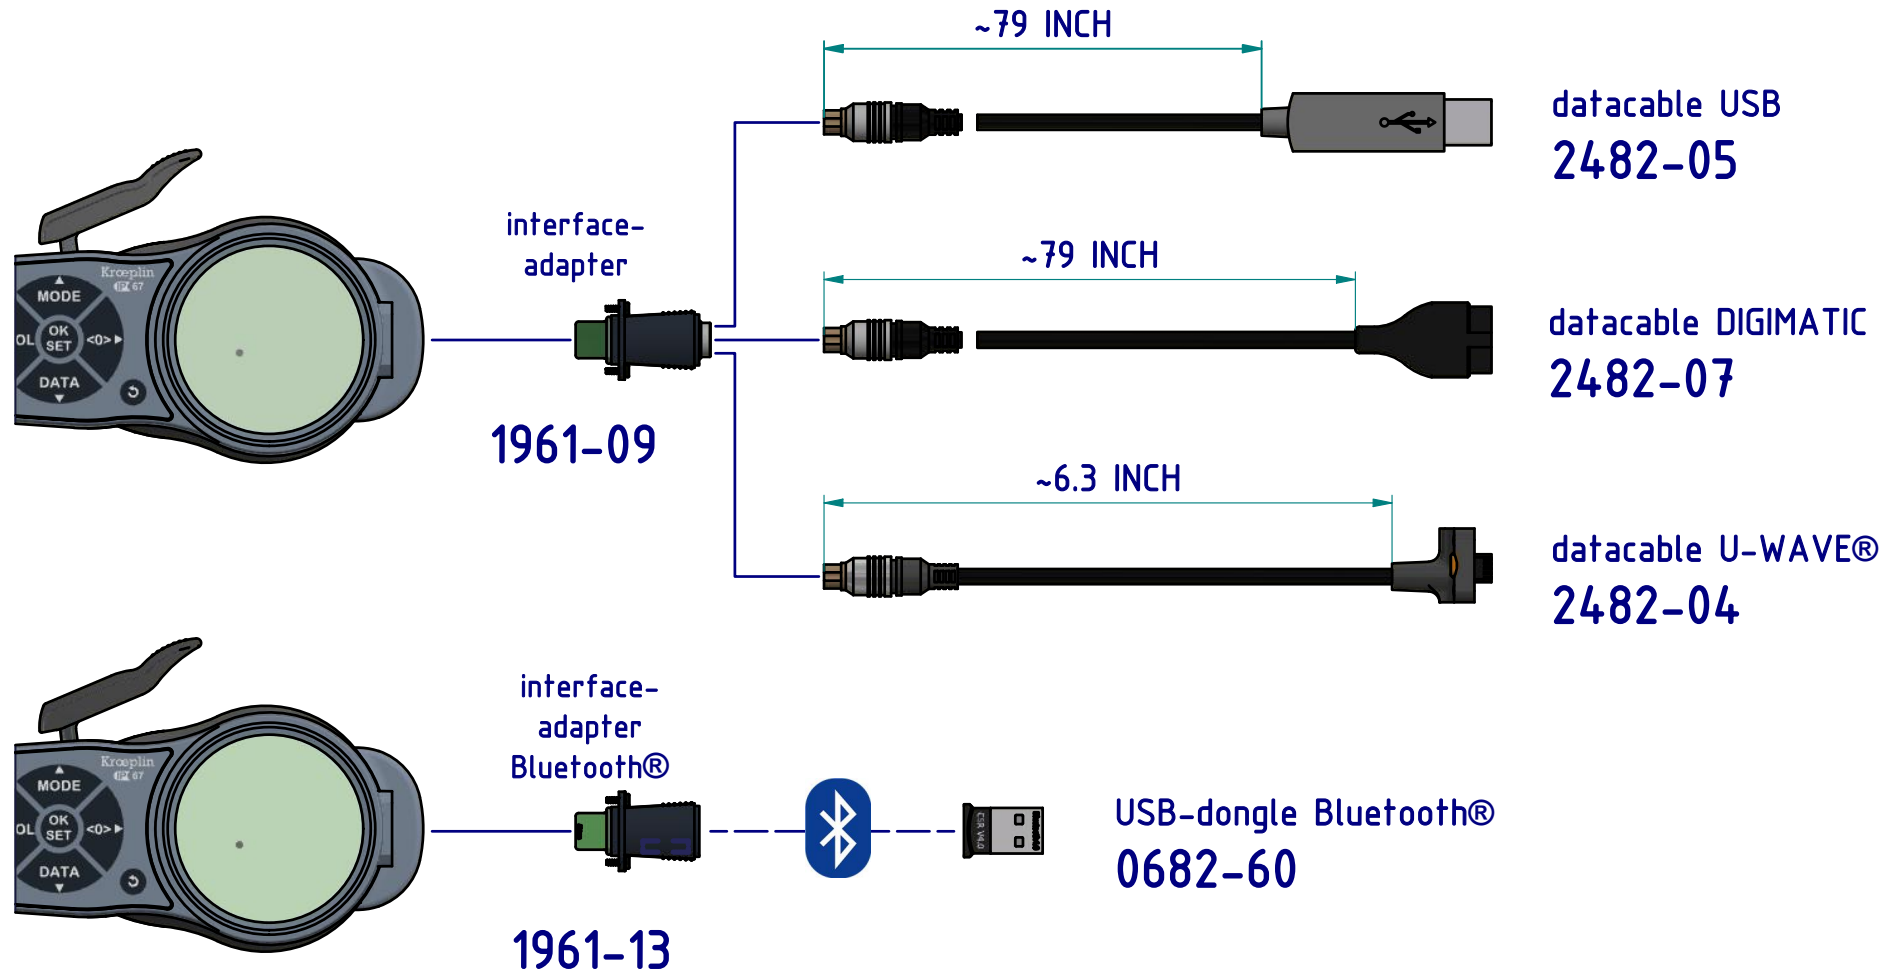

type: K  
range: 0 - 1.97 INCH  
range of indication: 0 - 1.988 INCH  
digital step: .0005 INCH  
scale interval: -  
measuring force: 0,8 - 1,7 N  
weight: 490 g

acceptable deviations  
VDI/VDE/DGQ 2618 Bl. 12.1/13.1)  
max. permissible  
errors "G": .002 INCH  
repeatability "r": .001 INCH  
reference temperature: 20° C  
operation temperature: 10° C - 30° C  
storage temperature: -10° C - 50° C

scale: 1:2  
drawing-nr.: DAB-K450-K-i  
date of issue: 17.03.2021  
name: B. Schmidt  
revision status:  
revision date:

interface as accessories available:

subject to technical alterations

drawing-nr.:	DAB-K450-K-i
date of issue:	17.03.2021
name:	B. Schmidt
revision status:	
revision date:	