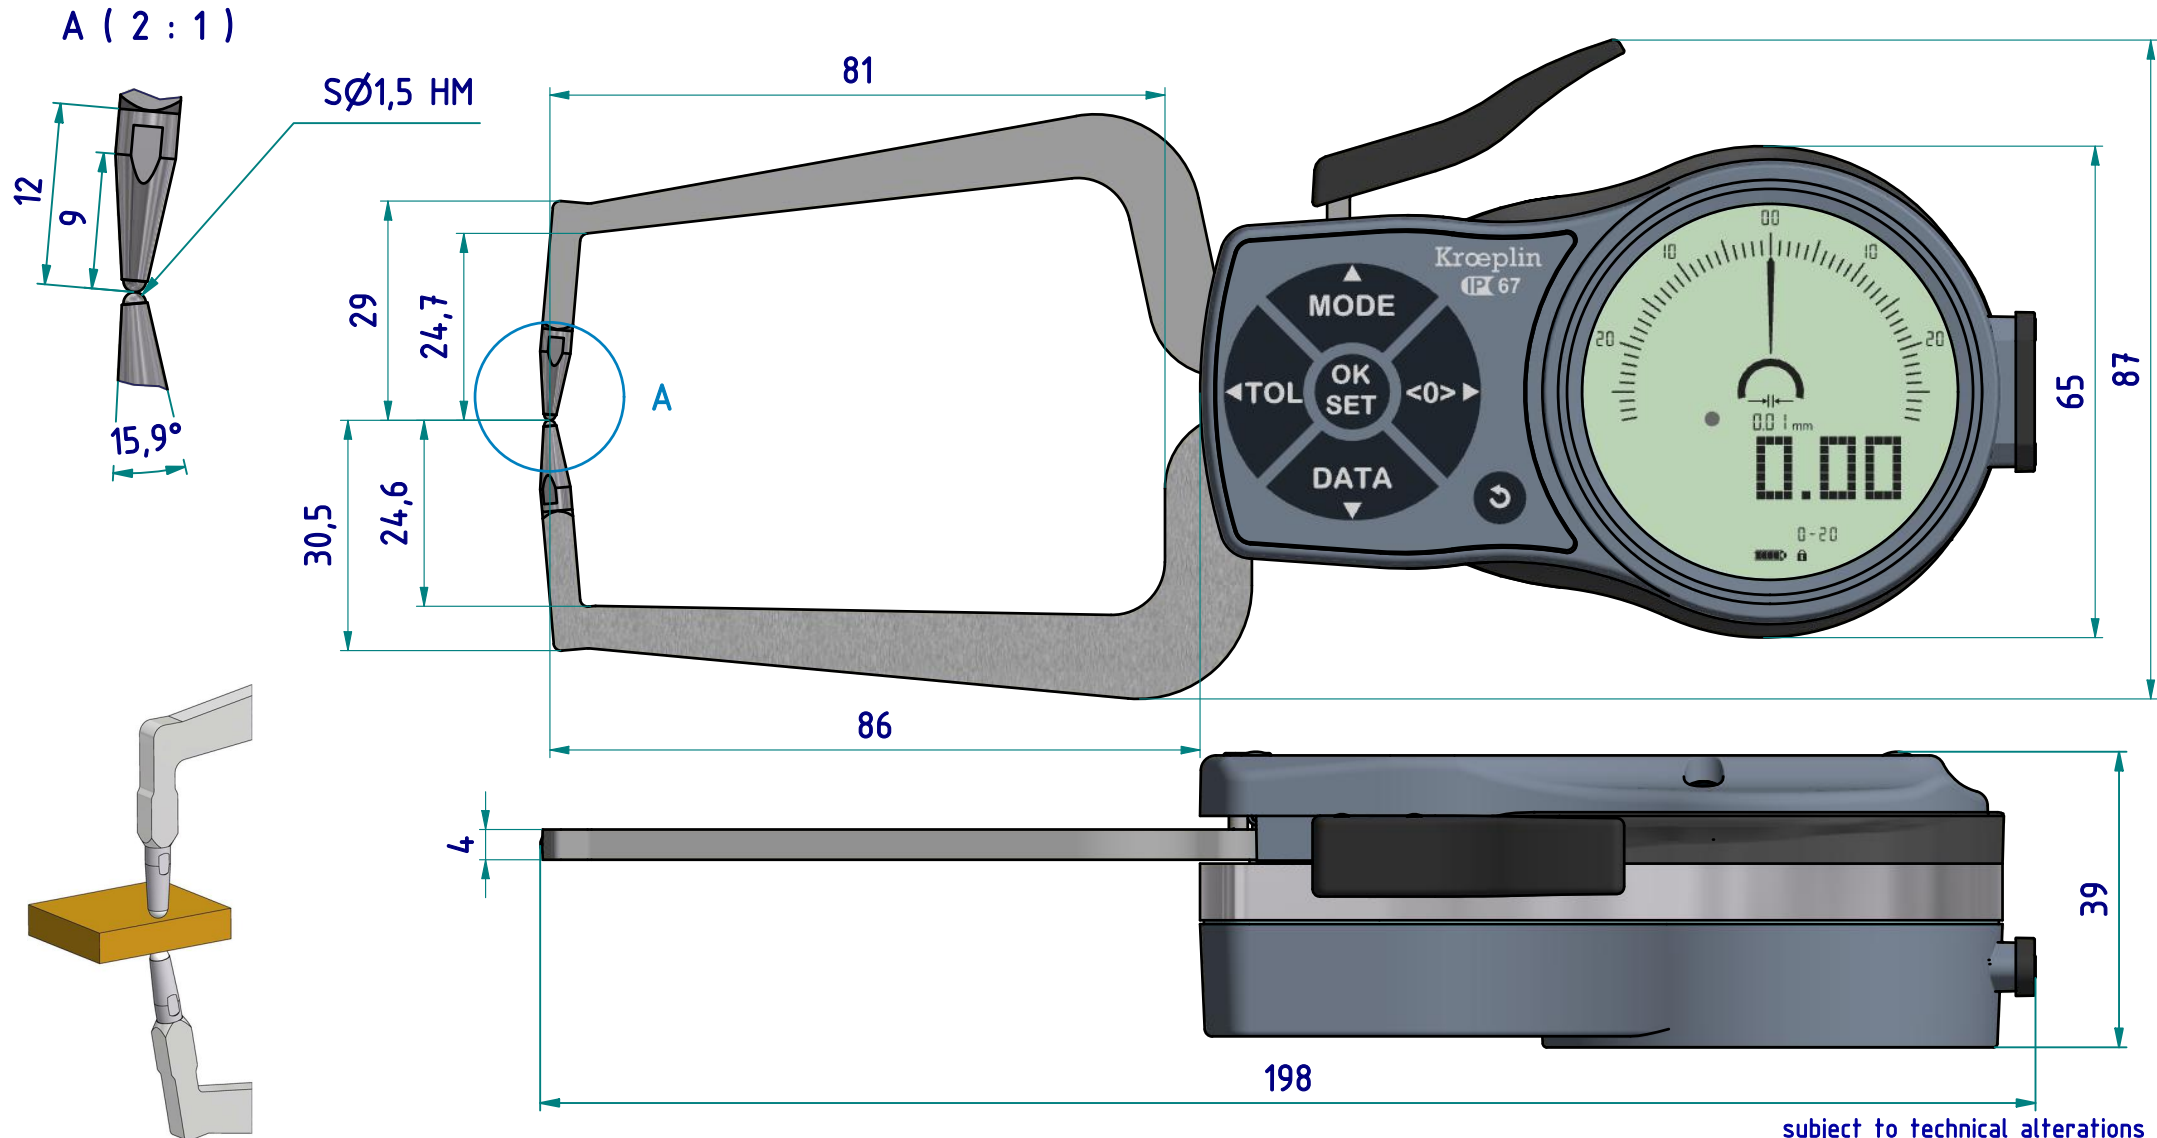

data sheet: K220

Kroepelin GmbH
Gartenstraße 50
D-36381 Schlüchtern

Tel.: 06661 86 0
Fax: 06661 86 39
Mail: sales@kroepelin.com
Web: www.kroepelin.com

Kroepelin
Längenmesstechnik

subject to technical alterations

type: K
range: 0 - 20 mm
range of indication: 0 - 20,5 mm
digital step: 0,01 mm
scale interval: -
measuring force: 1,1 - 1,6 N
weight: 300 g

acceptable deviations
VDI/VDE/DGQ 2618 Bl. 12.1/13.1)
max. permissible
errors "G": 0,03 mm
repeatability "r": 0,01 mm
reference temperature: 20° C
operation temperature: 10° C - 30° C
storage temperature: -10° C - 50° C

scale: 1:1
drawing-nr.: DAB-K220-K-e
date of issue: 21.01.2020
name: B. Schmidt
revision status: 001
revision date: 23.09.2020