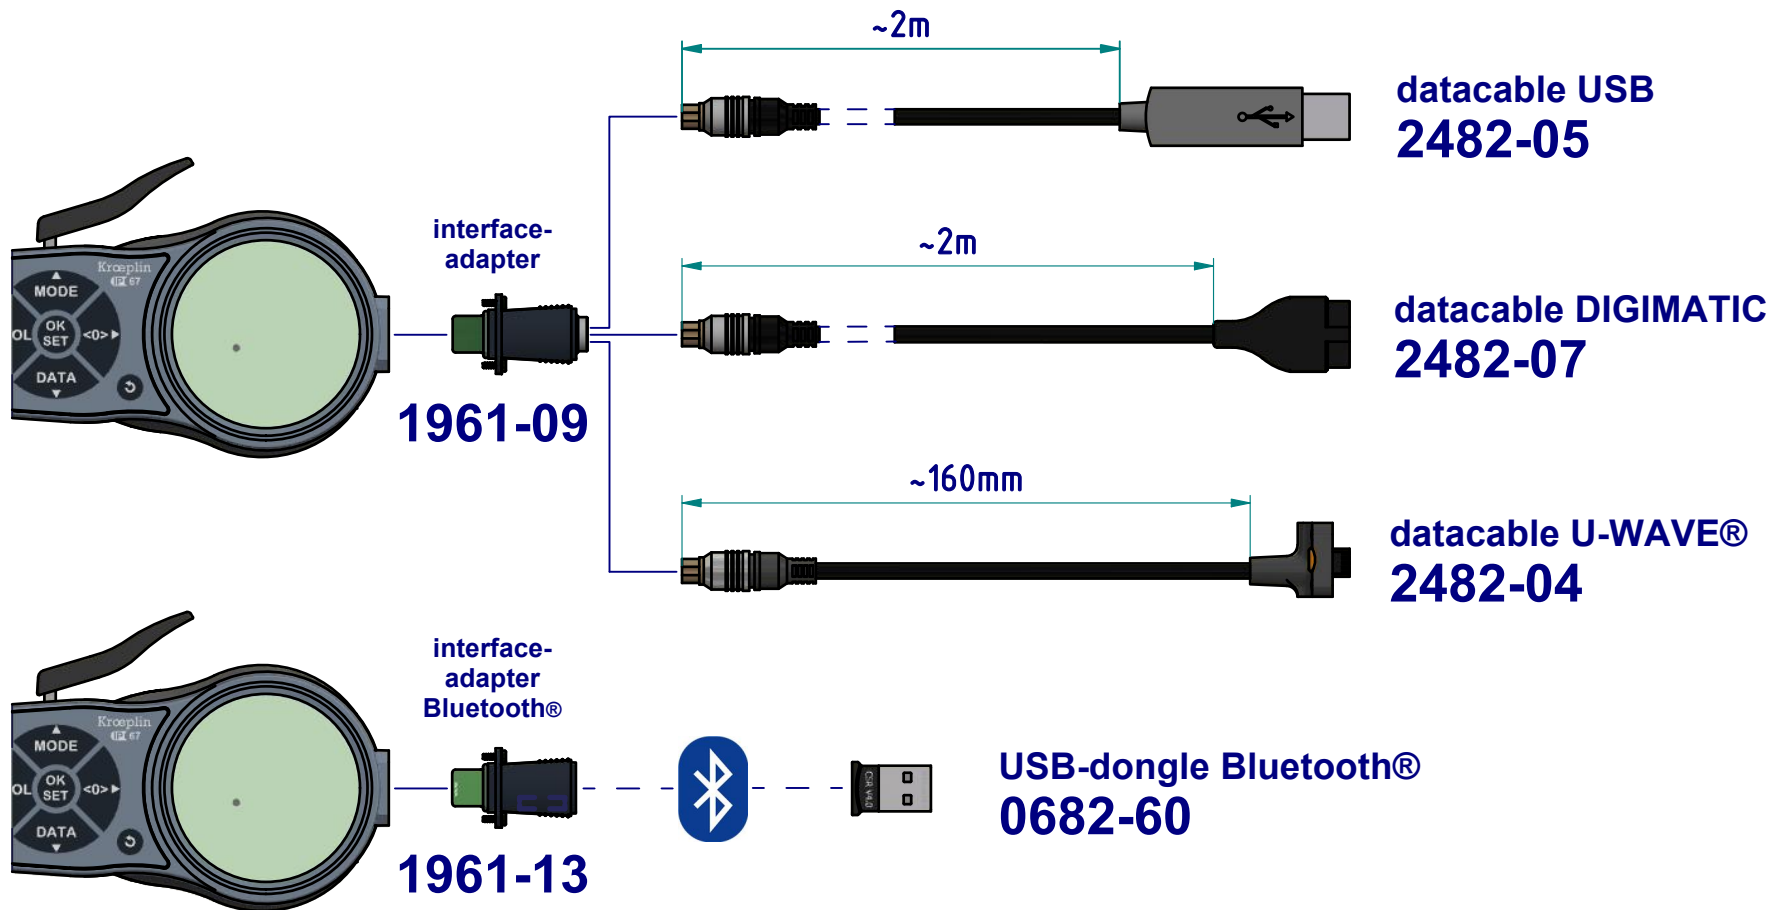

type: K  
range: 0 - 20 mm  
range of indication: 0 - 20,5 mm  
digital step: 0,01 mm  
scale interval: -  
measuring force: 1,1 - 1,6 N  
weight: 300 g

acceptable deviations  
VDI/VDE/DGQ 2618 Bl. 12.1/13.1)  
max. permissible  
errors "G": 0,03 mm  
repeatability "r": 0,01 mm  
reference temperature: 20° C  
operation temperature: 10° C - 30° C  
storage temperature: -10° C - 50° C

scale: 1:1  
drawing-nr.: DAB-K220-K-e  
date of issue: 21.01.2020  
name: B. Schmidt  
revision status: 001  
revision date: 23.09.2020

interface as accessories available:

subject to technical alterations