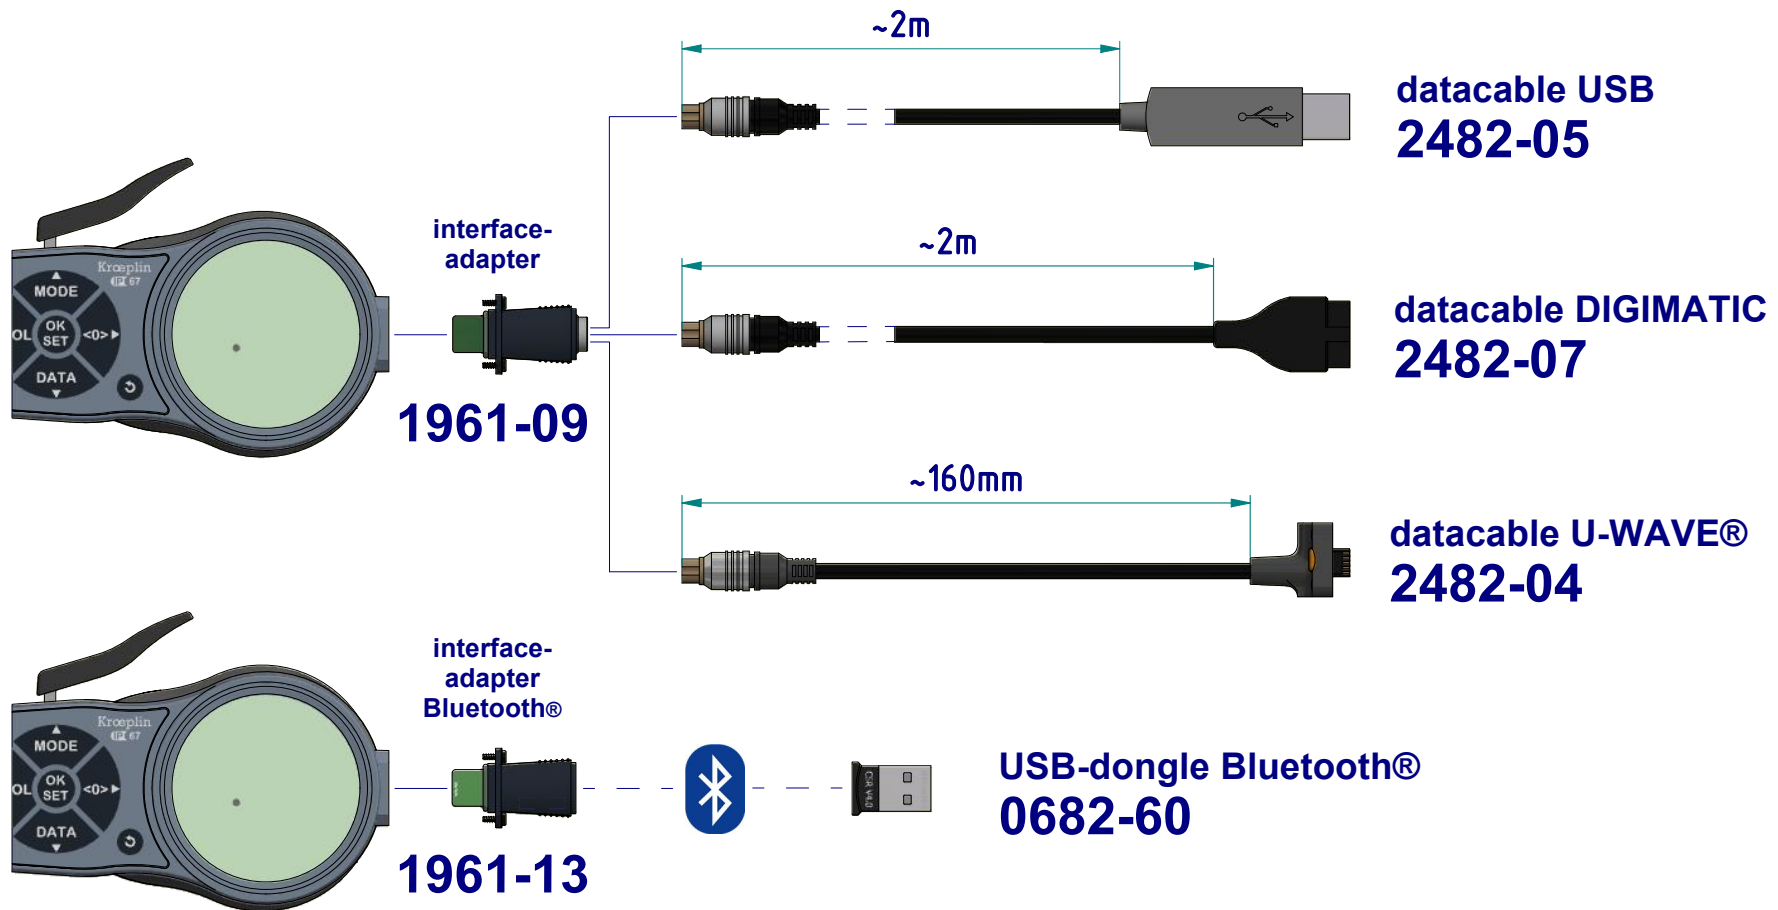

type: K
range: 0 - .78 INCH
range of indication: 0 - .8070 INCH
digital step: .0005 INCH
scale interval: -
measuring force: 1,1 - 1,6 N
weight: 310 g

acceptable deviations
VDI/VDE/DGQ 2618 Bl. 12.1/13.1)
max. permissible
errors "G": .0020 INCH
repeatability "r": .0010 INCH
reference temperature: 20° C
operation temperature: 10° C - 30° C
storage temperature: -10° C - 50° C

scale: 1:1
drawing-nr.: DAB-K220T-K-i
date of issue: 06.05.2020
name: B. Schmidt
revision status: 002
revision date: 01.04.2021

interface as accessories available:

subject to technical alterations

drawing-nr.:	DAB-K220T-K-i
date of issue:	06.05.2020
name:	B. Schmidt
revision status:	002
revision date:	01.04.2021