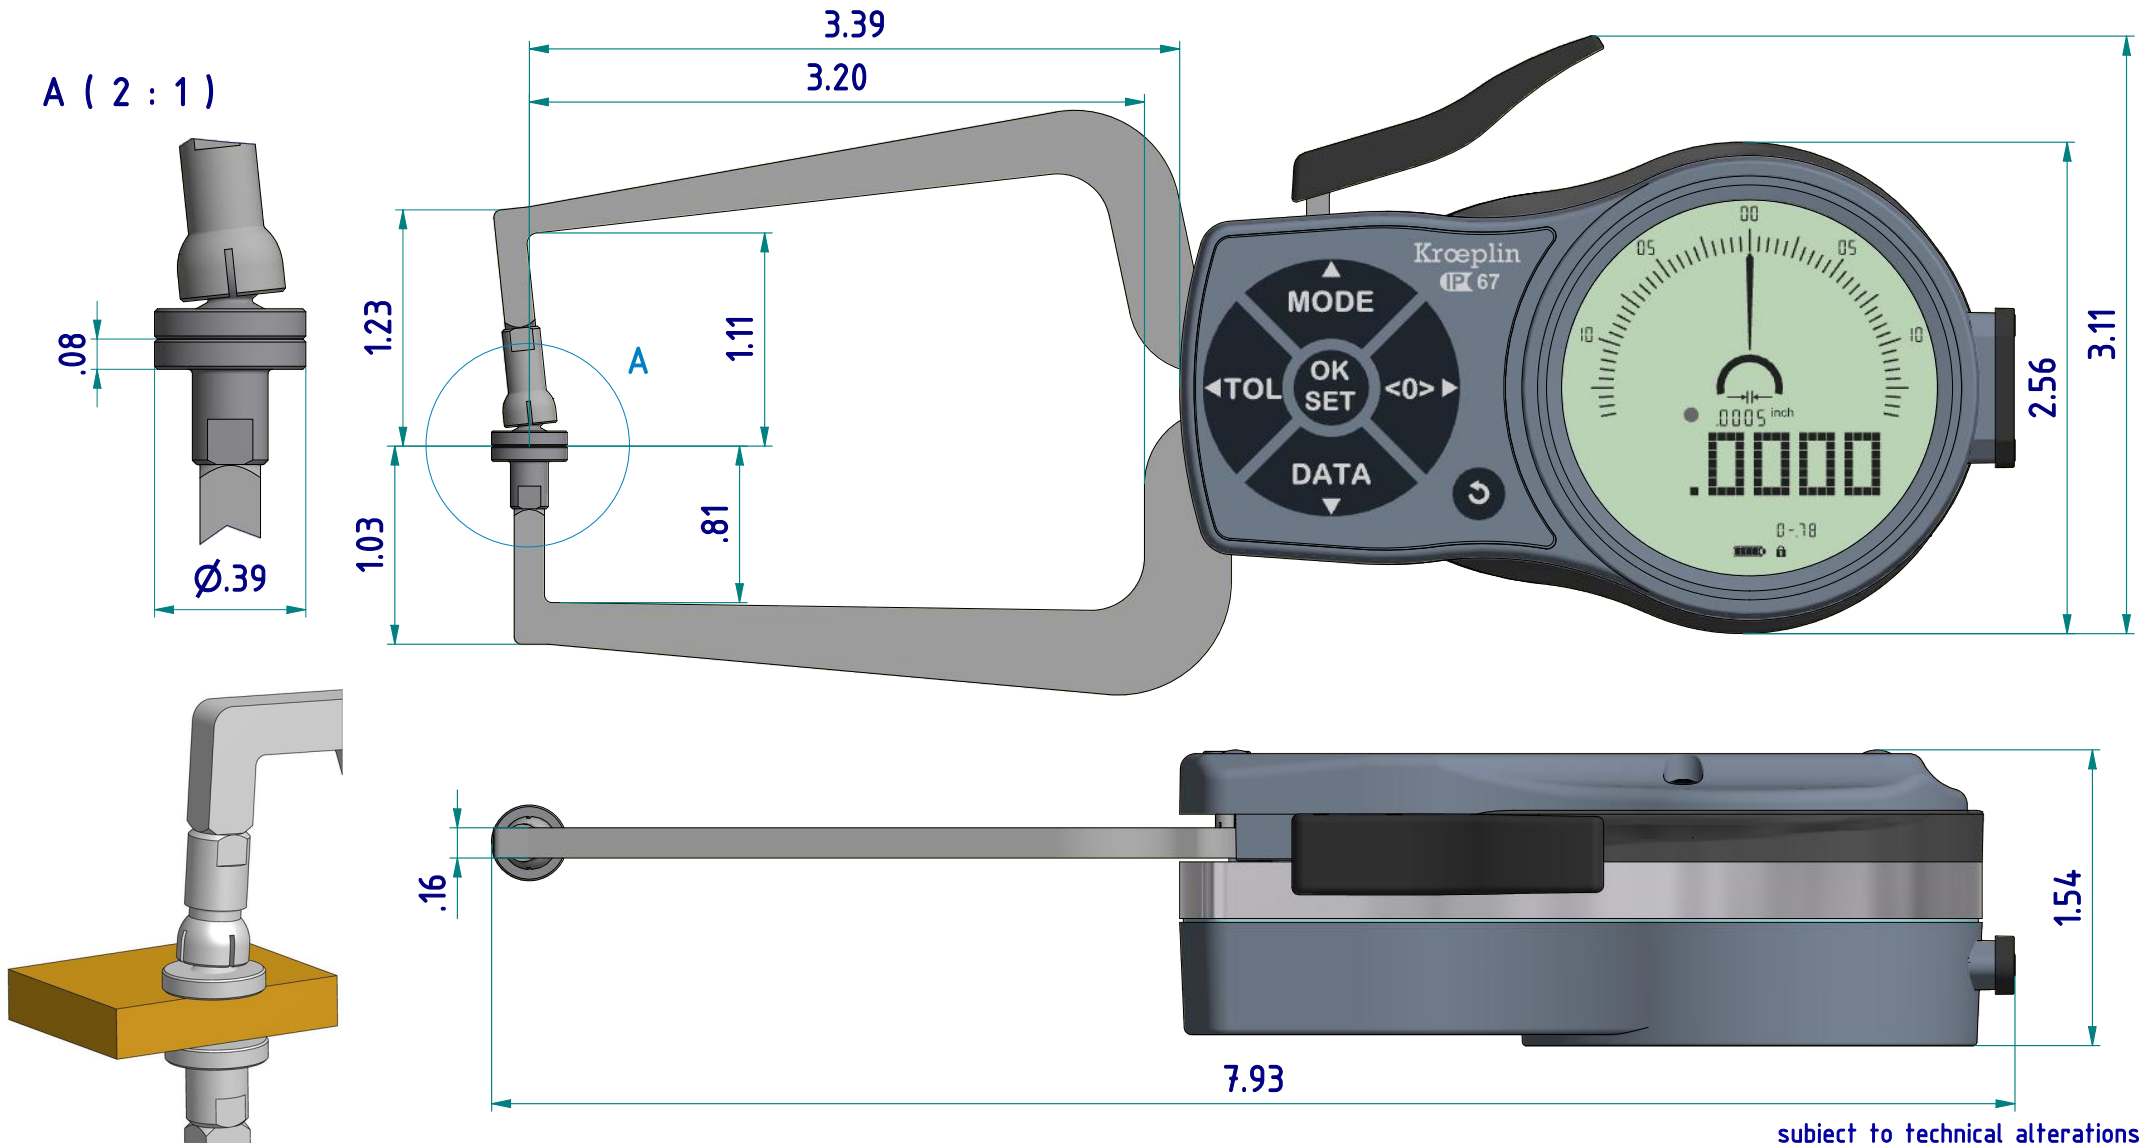

data sheet: K220T

Kroeplin GmbH
Gartenstraße 50
D-36381 Schlüchtern

Tel.: 06661 86 0
Fax: 06661 86 39
Mail: sales@kroeplin.com
Web: www.kroeplin.com

Kroeplin
Längenmesstechnik

subject to technical alterations

type: K
range: 0 - .78 INCH
range of indication: 0 - .8070 INCH
digital step: .0005 INCH
scale interval: -
measuring force: 1,1 - 1,6 N
weight: 310 g

acceptable deviations
VDI/VDE/DGQ 2618 Bl. 12.1/13.1)
max. permissible
errors "G": .0020 INCH
repeatability "r": .0010 INCH
reference temperature: 20° C
operation temperature: 10° C - 30° C
storage temperature: -10° C - 50° C

scale: 1:1
drawing-nr.: DAB-K220T-K-i
date of issue: 06.05.2020
name: B. Schmidt
revision status: 002
revision date: 01.04.2021

interface as accessories available:

subject to technical alterations

drawing-nr.:	DAB-K220T-K-i
date of issue:	06.05.2020
name:	B. Schmidt
revision status:	002
revision date:	01.04.2021