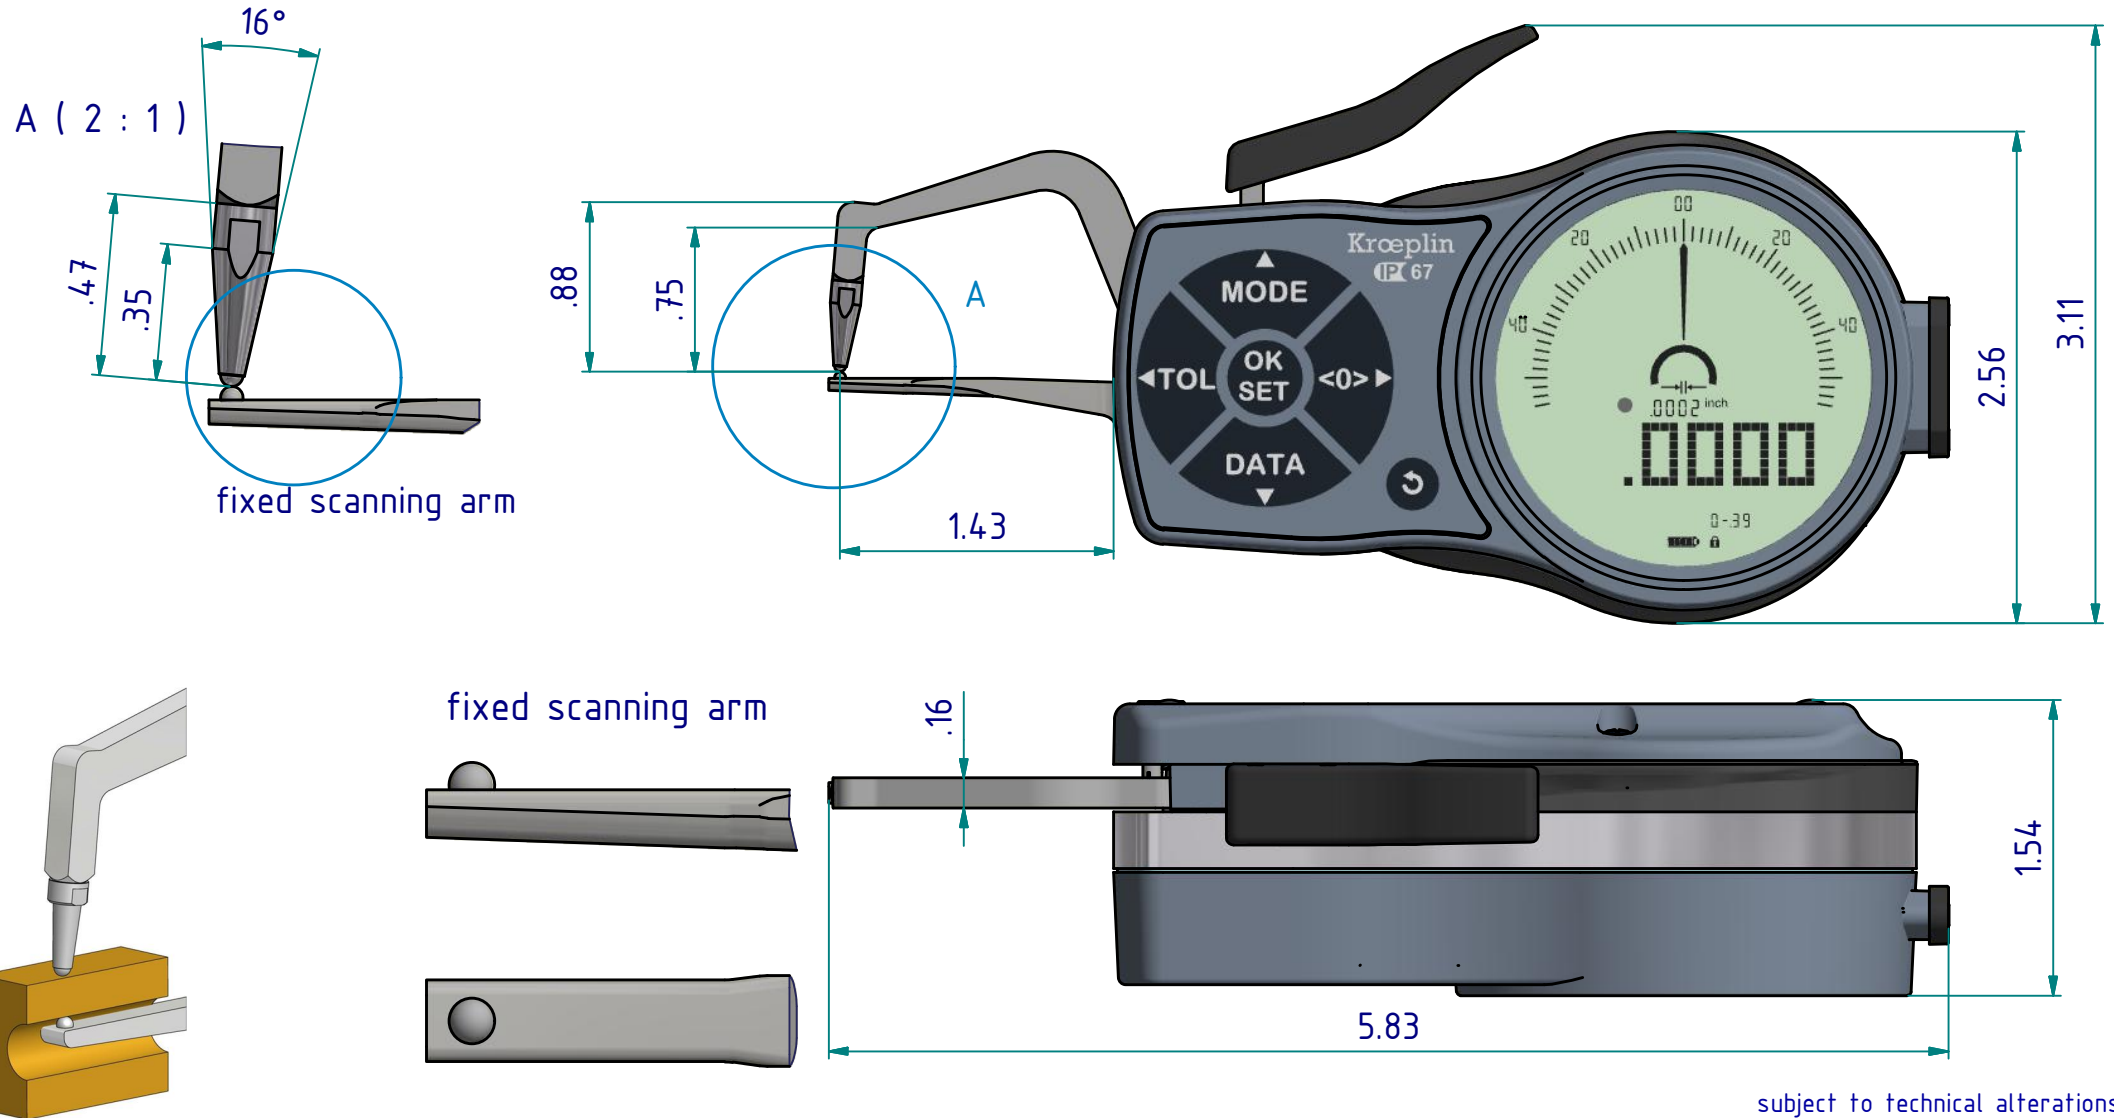

data sheet: K1R10

Kroepin GmbH
Gartenstraße 50
D-36381 Schlüchtern

Tel.: 06661 86 0
Fax: 06661 86 39
Mail: sales@kroepin.com
Web: www.kroepin.com

Kroepin
Längenmesstechnik

subject to technical alterations

type: K
range: 0 - .39 INCH
range of indication: 0 - .4134 INCH
digital step: .0002 INCH
scale interval: -
measuring force: 0,8 - 1,2 N
weight: 255 g

acceptable deviations
VDI/VDE/DGQ 2618 Bl. 12.1/13.1)
max. permissible errors "G": .0008 INCH
repeatability "r": .0002 INCH
reference temperature: 20° C
operation temperature: 10° C - 30° C
storage temperature: -10° C - 50° C

scale: 1:1
drawing-nr.: DAB-K1R10-K-i
date of issue: 05.05.2020
name: B. Schmidt
revision status:
revision date: