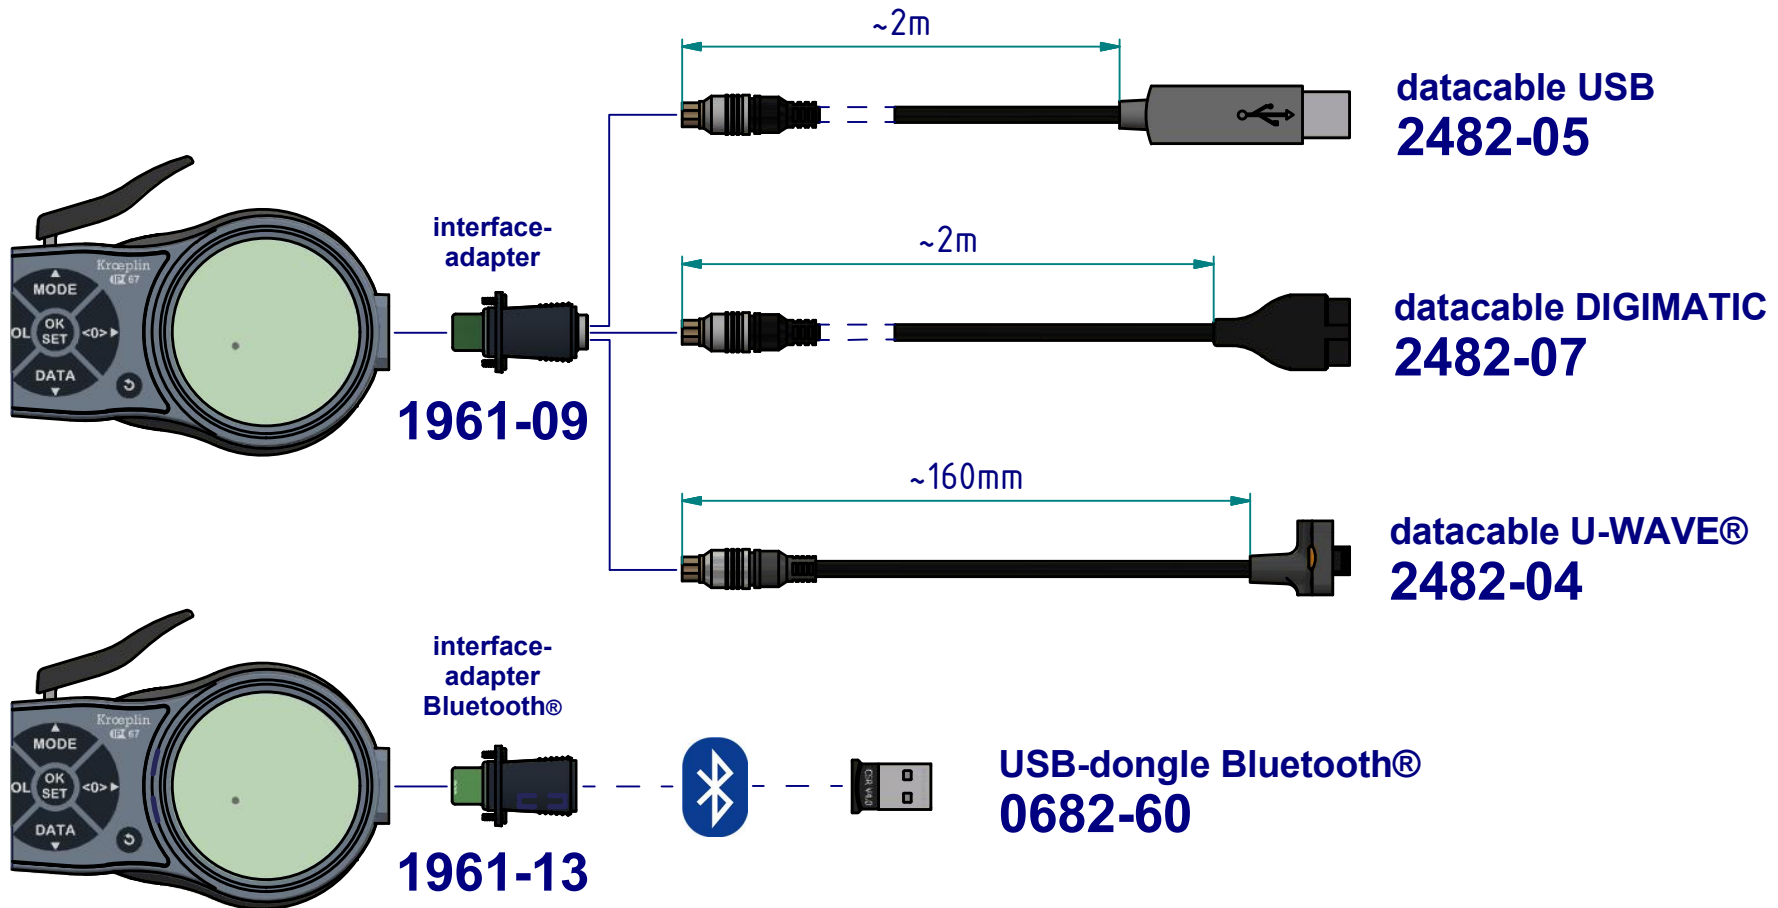

type: K
range: 0 - .39 INCH
range of indication: 0 - .4134 INCH
digital step: .0002 INCH
scale interval: -
measuring force: 0,8 - 1,2 N
weight: 255 g

acceptable deviations
VDI/VDE/DGQ 2618 Bl. 12.1/13.1)
max. permissible errors "G": .0008 INCH
repeatability "r": .0002 INCH
reference temperature: 20° C
operation temperature: 10° C - 30° C
storage temperature: -10° C - 50° C

scale: 1:1
drawing-nr.: DAB-K1R10-K-i
date of issue: 05.05.2020
name: B. Schmidt
revision status:
revision date:

interface as accessories available:

subject to technical alterations

drawing-nr.:	DAB-K1R10-K-i
date of issue:	05.05.2020
name:	B. Schmidt
revision status:	
revision date:	